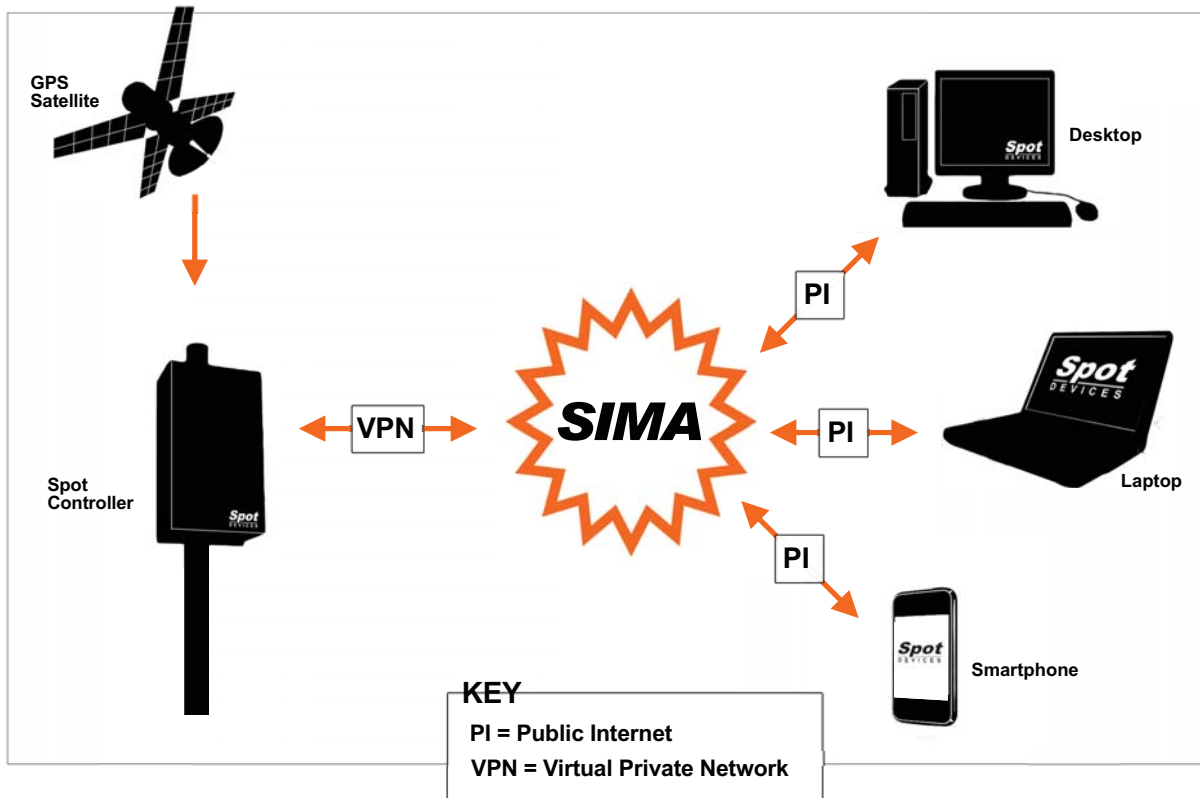

SIMA Diagram

Spot
DEVICES

1455 Kleppe Lane
Sparks, NV 89431
888.520.0008 Toll Free
888.520.0007 Fax
www.spotdevices.com

Arrive Safely